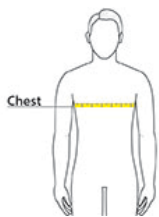

SPEC SHEET + MEASUREMENTS

BELLA+CANVAS

BELLA+CANVAS® Unisex Triblend Short Sleeve Tee.
BC3413

PRODUCT MEASUREMENTS

	XS	S	M	L	XL	2XL	3XL	4XL
Body Length at Back	27	28	29	30	31	32	32	34
Chest	16 1/2	18	20	22	24	26	28	30

Body Length at Back: Measured from high point shoulder to finished hem at back.

Chest: Measured across the chest one inch below armhole when laid flat.

SIZE CHARTS

	XS	S	M	L	XL	2XL	3XL
Chest	31-34	34-37	38-41	42-45	46-49	50-53	54-56

HOW TO MEASURE

CHEST WIDTH

Measure under the arm and around the fullest part of the chest with arms down, keeping tape horizontal.