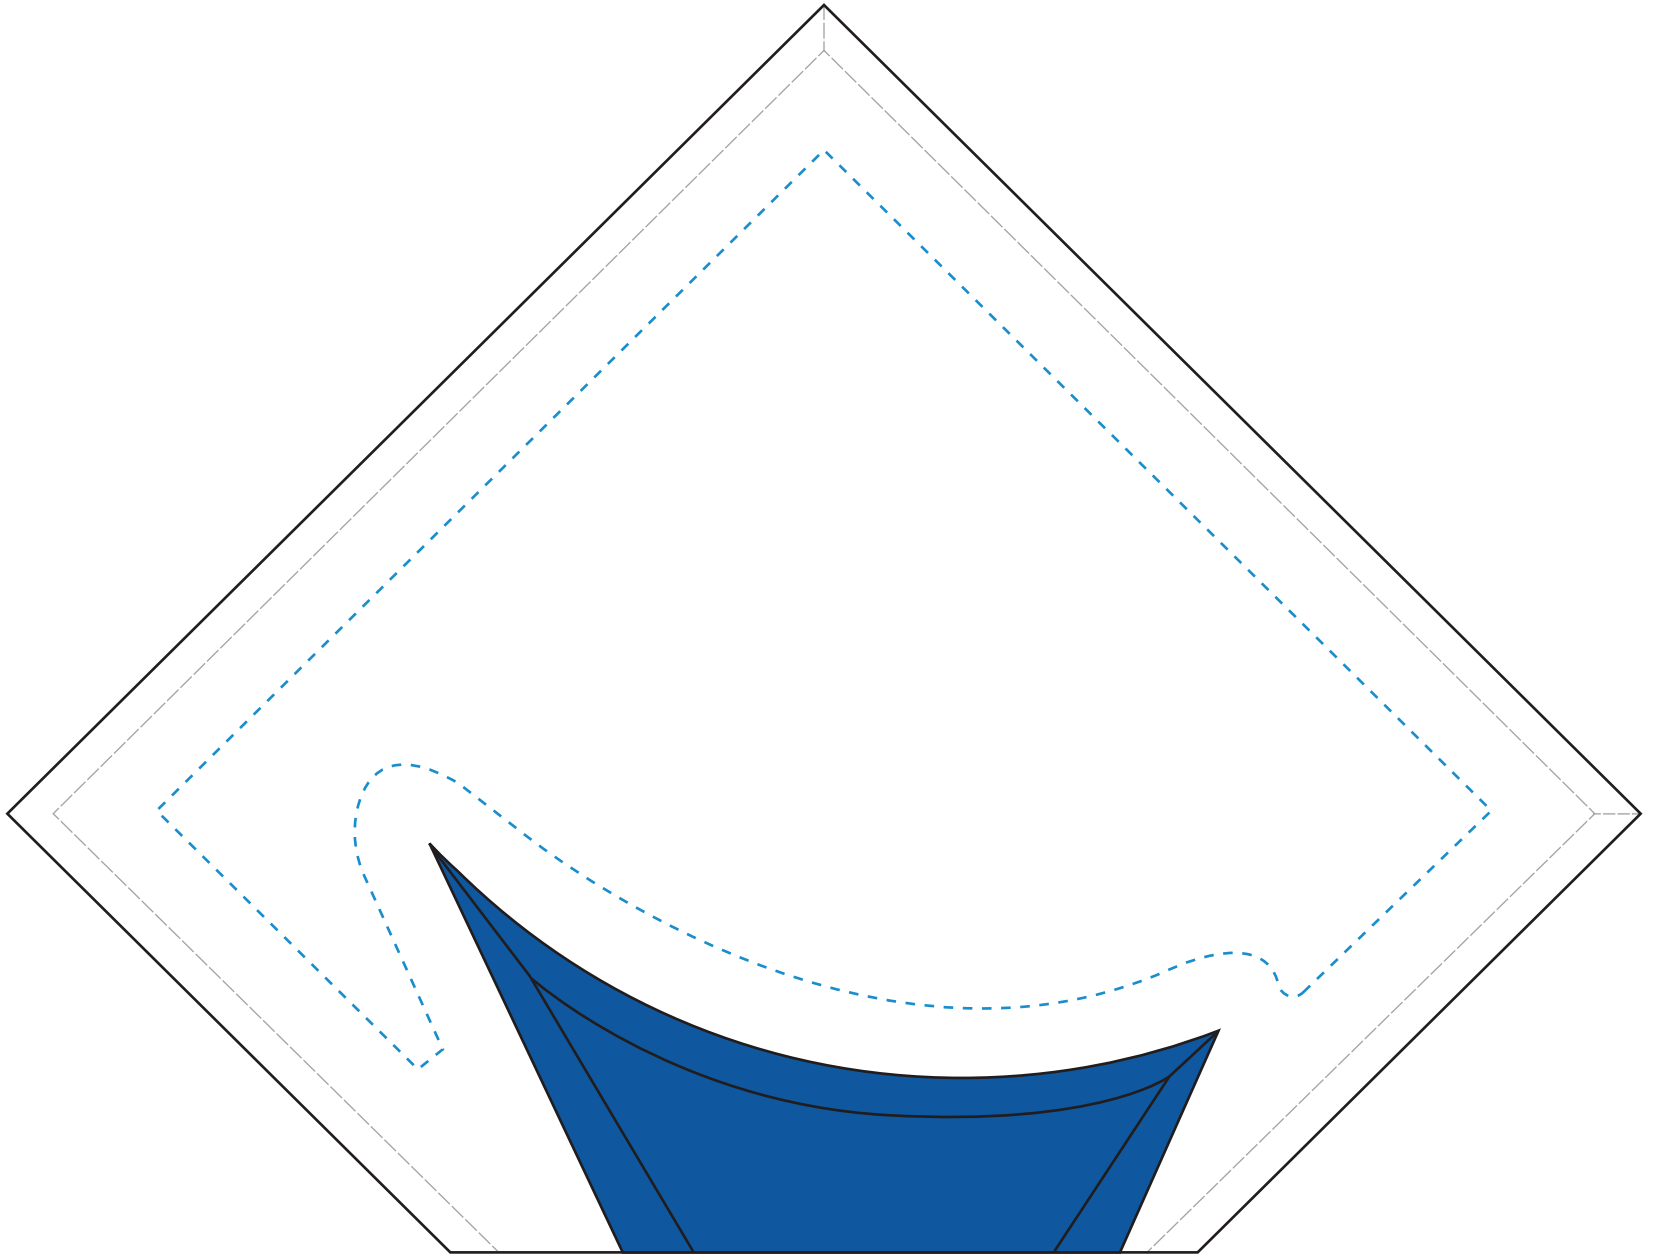

Standard Etch: Reverse

7280 GALA SQUARE - 6.5"

C7303BLUE TRIANGLE

Blue line represents the max image area.

Standard Etch: Reverse

7280 GALA SQUARE - 6.5"

C7302BLUE SHIP

Blue line represents the max image area.

Standard Etch: Reverse

7280 GALA SQUARE - 6.5"

C7300BLUE DIAMOND

Blue line represents the max image area.