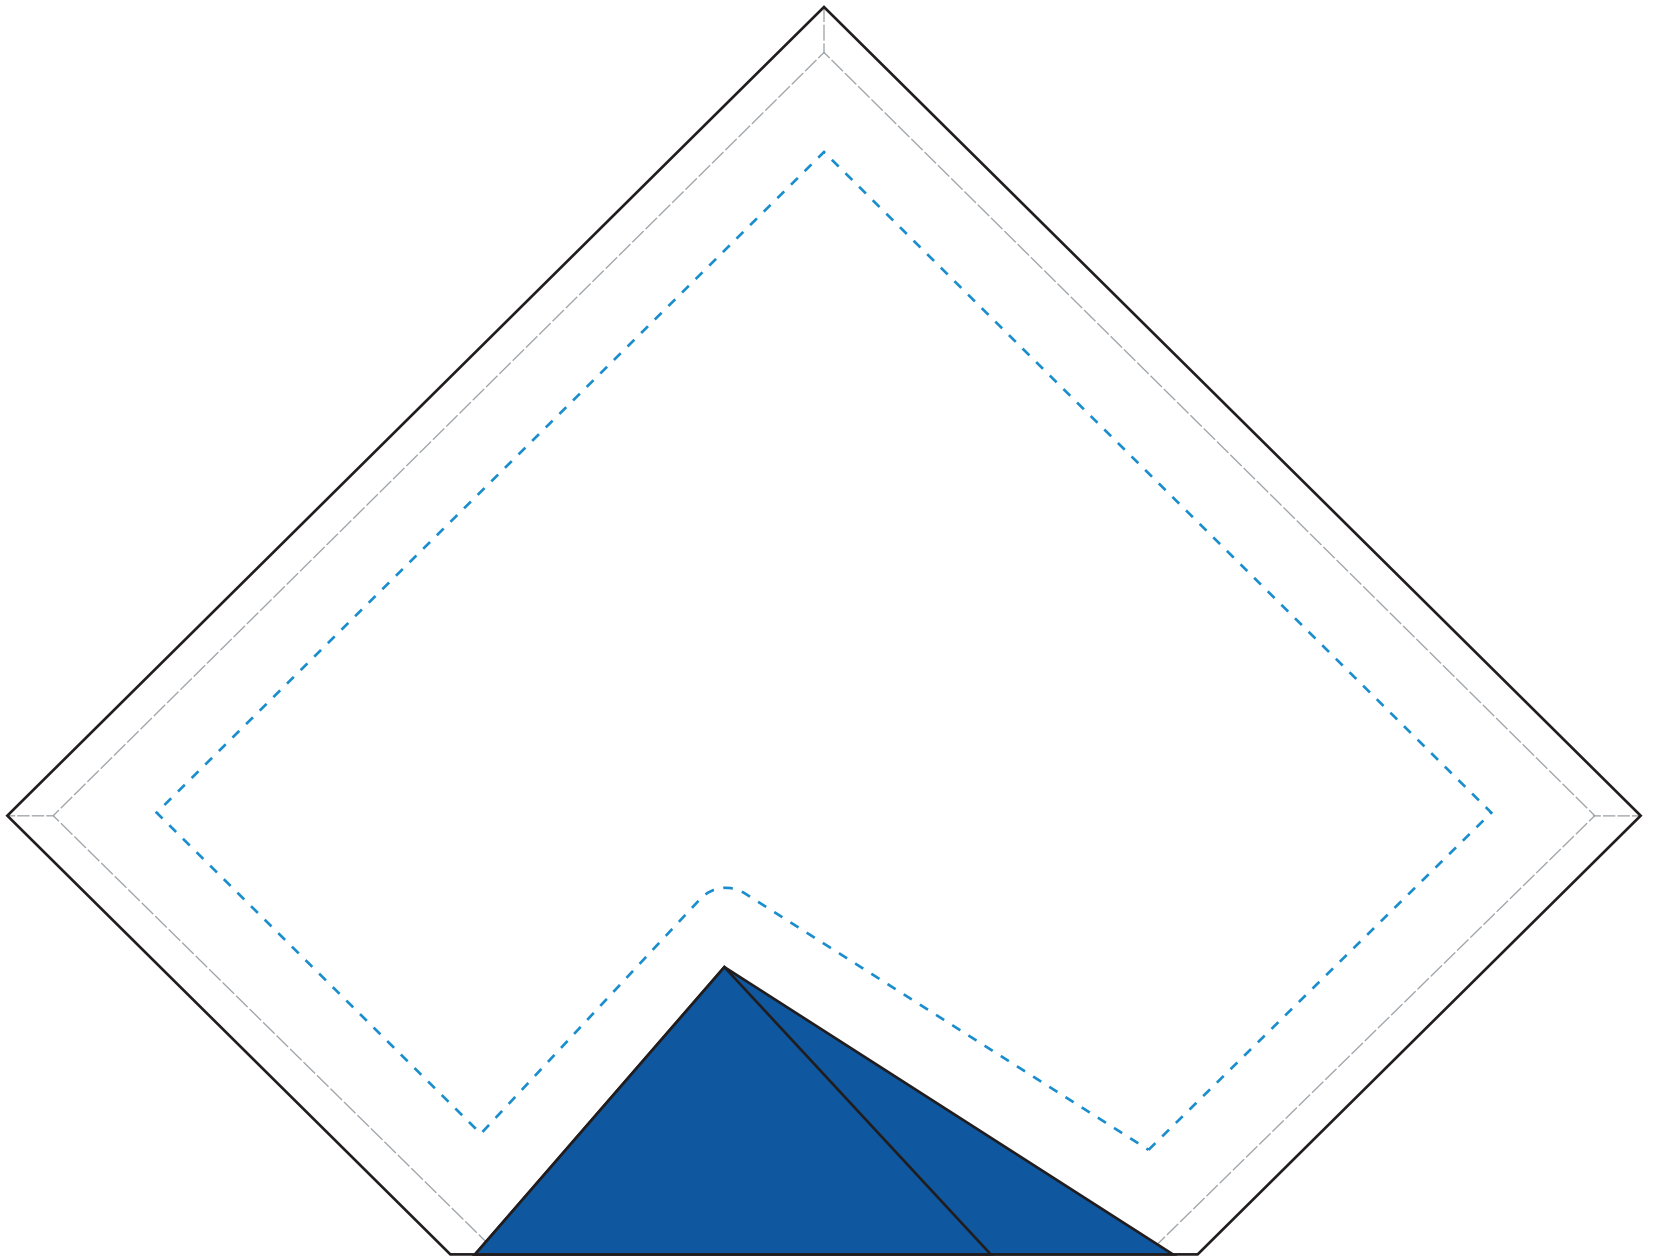

Standard Etch: Reverse

7280 GALA SQUARE - 6.5"

C7303BLUE TRIANGLE

Blue line represents the max image area.

Standard Etch: Reverse

7280 GALA SQUARE - 6.5"

C7302BLUE SHIP

Blue line represents the max image area.

Standard Etch: Reverse

7280 GALA SQUARE - 6.5"

C7300BLUE DIAMOND

Blue line represents the max image area.