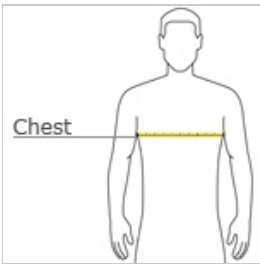

- 3.8-ounce, 100% polyester interlock with PosiCharge technology
- Removable tag for comfort and relabeling
- Set-in sleeves

Given the extreme heat required for sublimation, please consult with your decorator. It is highly recommended to sample test product by color before production.

HOW TO MEASURE

CHEST WIDTH

Measure under the arm and around the fullest part of the chest with arms down, keeping tape horizontal.

SIZE CHART

	LT	XLT	2XLT	3XLT	4XLT
Chest	41-43	44-46	47-49	50-53	54-57

COLOR INFORMATION