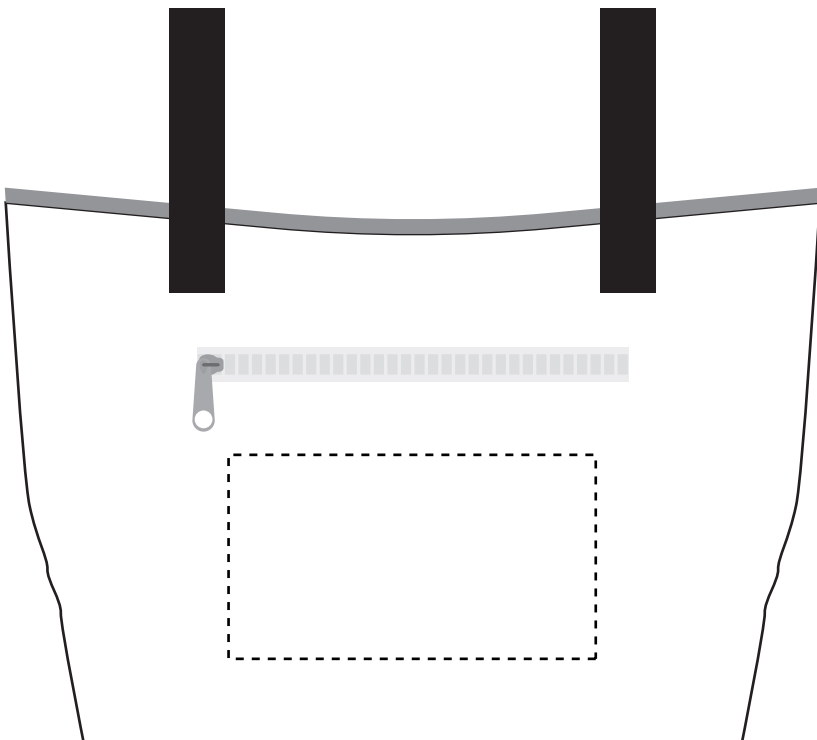

VCOL005 Ombré Lunch Cooler

Screen Print

Front(Standard): 4.5”w x 2.5”h (max. 1 color)

Minimum Font Size: 8 pt.

Minimum Line Weight: 1 pos / 1.5 neg

Halftones Not Available

VCOL005 Ombré Lunch Cooler

Full Color
Front(Optional, add'l charge): 4.5"w x 2.5"h

	Exterior Shape:	Interior Shape:
Min. Font Size:	Sans 8pt./Serif 10pt./Script 12pt.	Sans 5pt./Serif 6pt./Script 8pt.
Min. Line Weight:	1 pos / .75 neg	.5 pos / .75 neg
Halftones:	Available	Available