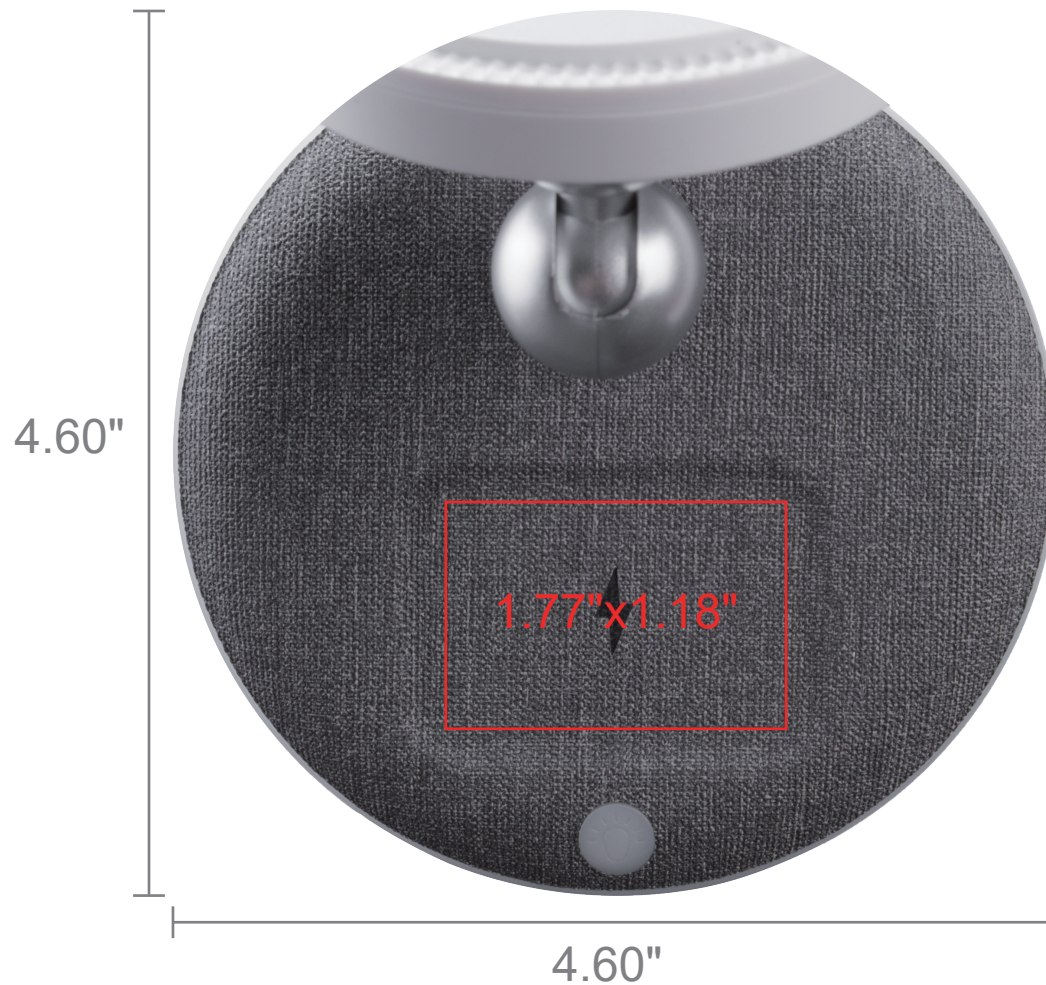

JOB#:

Date:

Product: PMS WHITE C

Imprint method: Silk Screen

*colors are close to, not exact match

Please respond to this proof as soon as possible. If we do not receive a reply after 72 hours, your order will be put in "pending" status. Failure to respond after that point will result in your order being cancelled with charges.